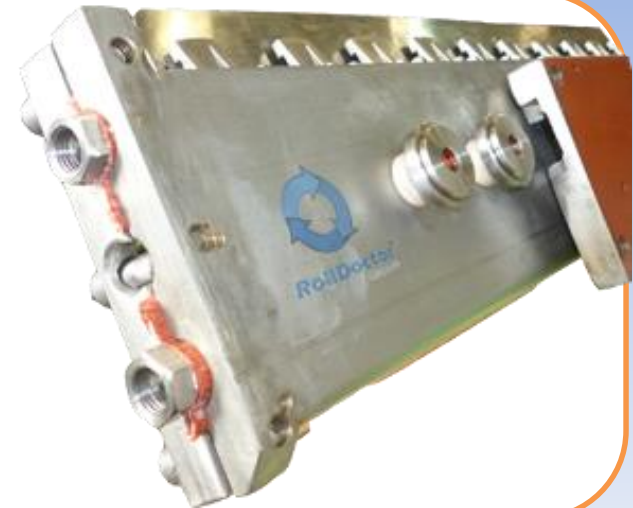

Doctor Blade Holders

Quality and Technology

RUNNABILITY by TECHNOLOGY – QUALITY – DURABILITY – EASY MAIN TENANCE

FAST REMOVAL – EASY AND SAFETY MAINTENANCE!

- Double hose pipe – Back spring
- Lightweight – Easy Adaptable – Small
- Fast removal Holder - 20min! - 1 bolt only!
- Easy and Safe Maintenance–
- Resistant, Flexible and Durable
- Amazing blade accomodation.
- Attend main positions in all machines and grades that require sheet shedding allied to cleaning or dryness requirements.

Applications:

1. Press Rolls (All)
2. Dryers
3. Calenders
4. Couch Rolls – (Double Doctors)

UNICODE-R

Advanced Solutions for each special Customer's requirement.

We Provide Technology